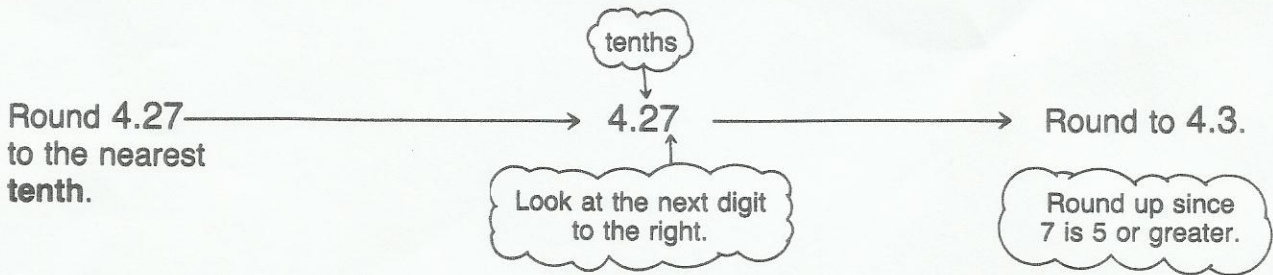

Rounding Decimals

Look at the digit to the right of the place you want to round to.

Round to the nearest whole number.

Check here.

- 1. 6.2 → _____
- 4. 19.81 → _____
- 7. 23.50 → _____

Check here.

- 2. 18.75 → _____
- 5. 4.05 → _____
- 8. 46.99 → _____

Check here.

- 3. 0.63 → _____
- 6. 9.54 → _____
- 9. 120.84 → _____

Round to the nearest tenth.

Check here.

- 10. 0.61 → _____
- 13. 6.05 → _____
- 16. 26.85 → _____

Check here.

- 11. 0.26 → _____
- 14. 9.01 → _____
- 17. 71.11 → _____